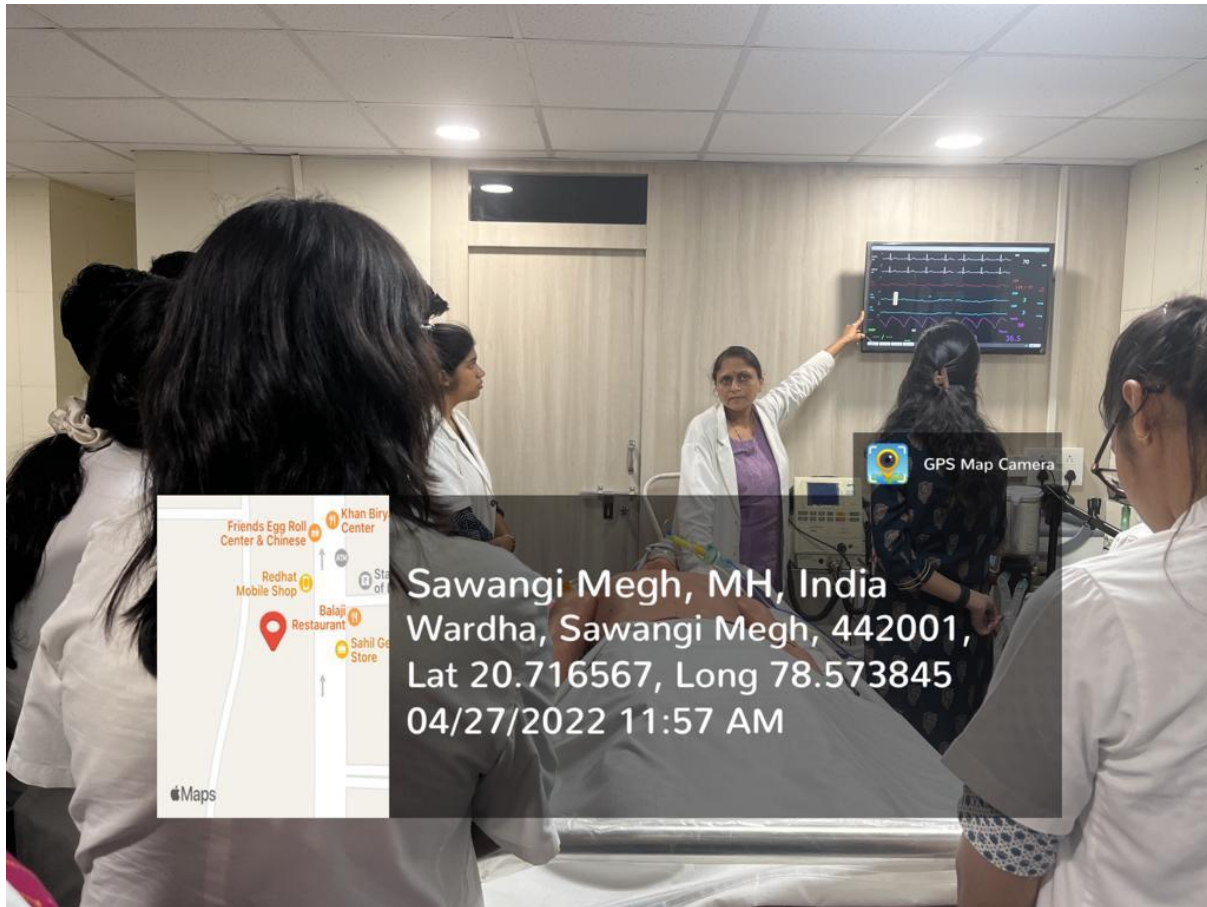

Sawangi Megh, MH, India
Wardha, Sawangi Megh, 442001,
Lat 20.716567, Long 78.573845
04/27/2022 11:57 AM

GPS Map Camera